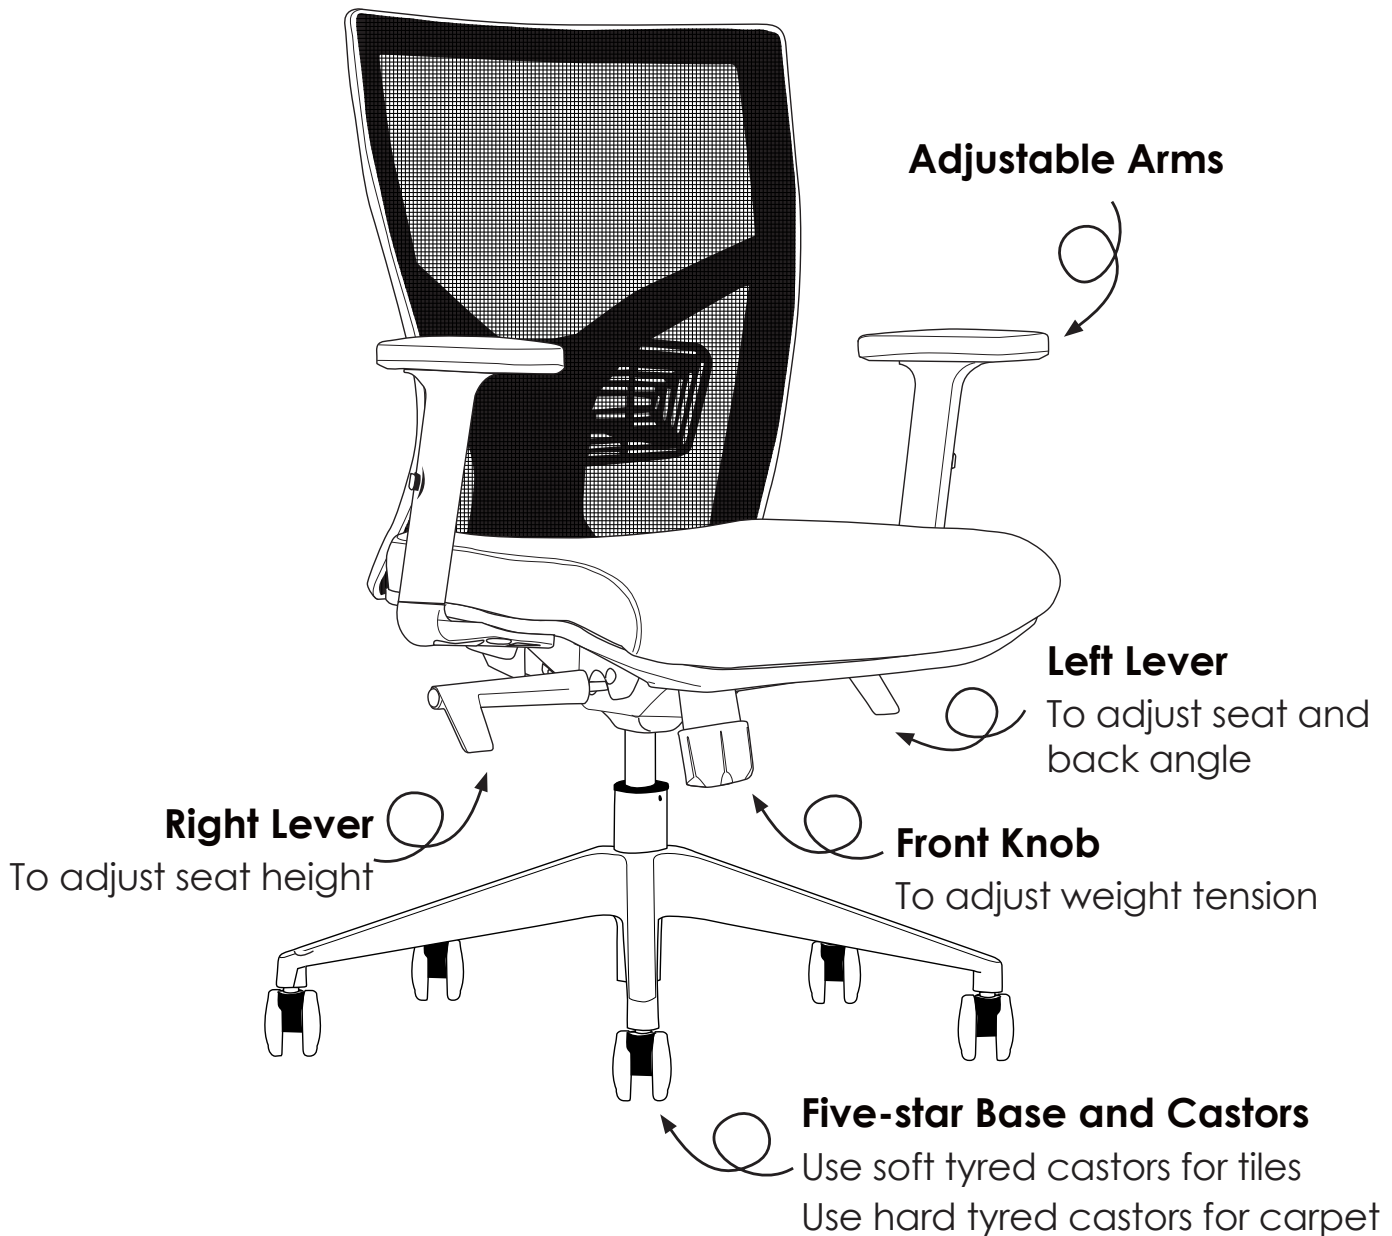

CENTRO

» INSTRUCTIONS OF USE

X Do not use as a step ladder

- » Vacuum regular
- » Regularly adjust mechanism angle
- » Regularly adjust gas height
- » All warranty claims to be forwarded to place of purchase
- » Warranty covers components and workmanship only
- » Damage or wear and tear not covered by warranty
- » Misuse or abuse will not be covered under warranty