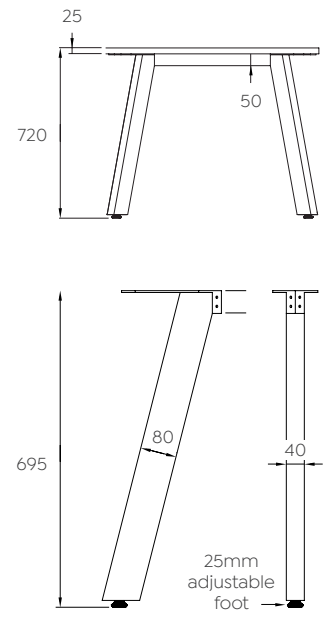

Flare Meeting Table