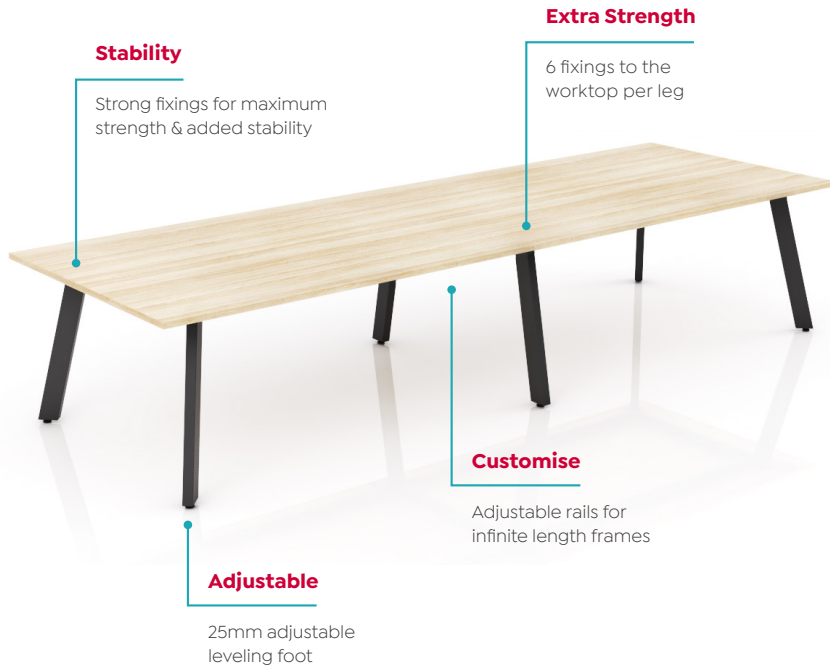

Flare Meeting Table