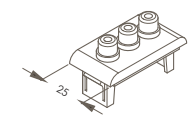

H-2001
DVI female barrel connector with rear screw termination

H-2002
RCA x 3 connector with solder tabs