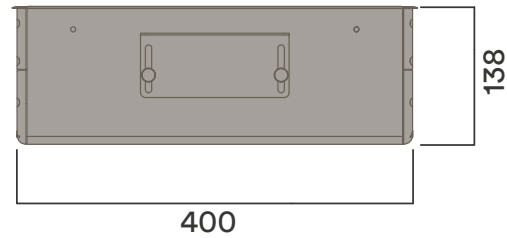

Data Cutouts

Worktop Cutout

Access	Double Sided
Users	Multiple
GPO's supplied	4
Maximum Data*	9
Additional Mounting	100mm
**Worktop Thickness	Suits 10-50mm Worktop

Perfect For Meeting Tables and Desks

* Based on 25mm data tiles

Fuel 98

Data Cutouts

Worktop Cutout

Access Users: Double Sided
 GPO's supplied: Multiple
 Maximum Data*: 4 (Max 6)
 Additional Mounting: 9
 **Worktop Thickness: 150mm
 Suits 10-50mm Worktop

Perfect For Meeting Tables and Desks