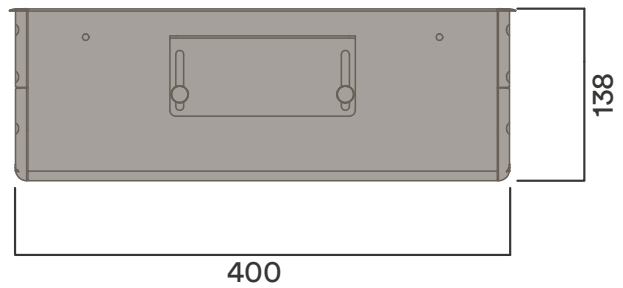

Chassis Finish

- a. Black Powdercoat

Data Mounting Plates

- a. Black Powdercoat

Fuel 90

Power/Data Cutouts

Worktop Cutout

Access Users: Single Sided
 GPO's supplied: Single
 Maximum Data*: 4
 **Worktop Thickness: 3
 Suits 10-50mm Worktop