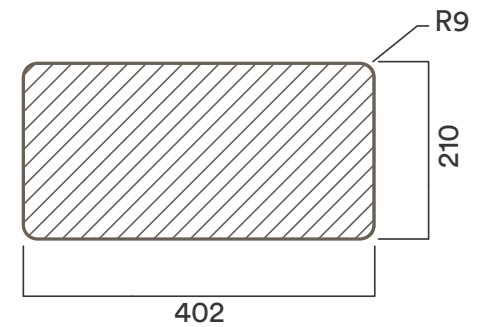

Worktop Cutout

Access Users: Double Sided
GPO's supplied: Multiple
Maximum Data*: 4 (Max 6)
Additional Mounting: 9
**Worktop Thickness: 150mm
Suits 10-50mm Worktop

Perfect For Meeting Tables and Desks

* Based on 25mm data tiles