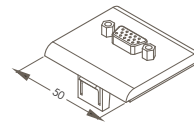

AUS

WSA-E-1001
AUS Double GPO unit

WSA-E-1000
AUS Quad GPO unit

UK

WSA-E-1007
UK/SGP Double GPO unit

WSA-E-1008
UK/SGP Quad GPO unit

Data/Audio Visual

H-2000
VGA high density DB1 connector with rear screw termination