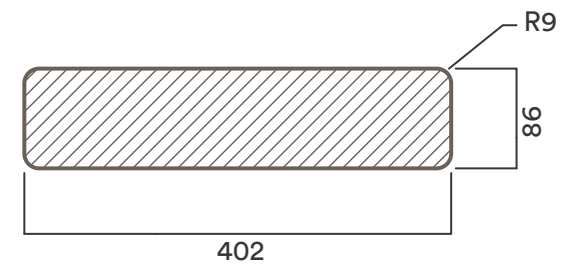

Chassis Finish

- a. Black Powdercoat

Data Mounting Plates

- a. Black Powdercoat

Fuel 90

Power/Data Cutouts

Worktop Cutout

Access Users: Single Sided
 GPO's supplied: Single
 Maximum Data*: 4
 **Worktop Thickness: 3
 Suits 10-50mm Worktop