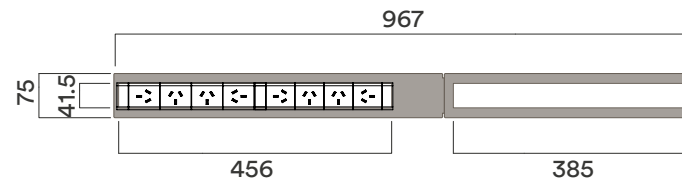

Data Cutouts *