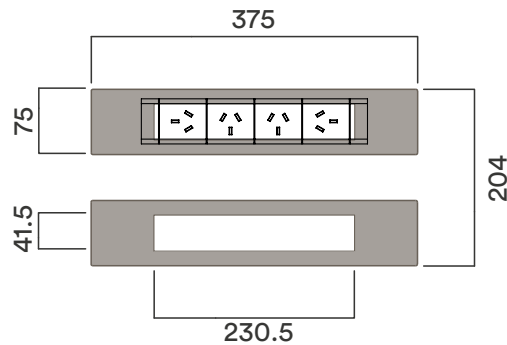

Data Cutouts

Worktop Cutout

Access	Double Sided
Users	Multiple
GPO's supplied	4
Maximum Data*	9
Additional Mounting	100mm
**Worktop Thickness	Suits 10-50mm Worktop

Perfect For Meeting Tables and Desks

* Based on 25mm data tiles

Fuel 98

Data Cutouts

Worktop Cutout

Access Users: Double Sided
 GPO's supplied: Multiple
 Maximum Data*: 4 (Max 6)
 Additional Mounting: 9
 **Worktop Thickness: 150mm
 Suits 10-50mm Worktop

Perfect For Meeting Tables and Desks