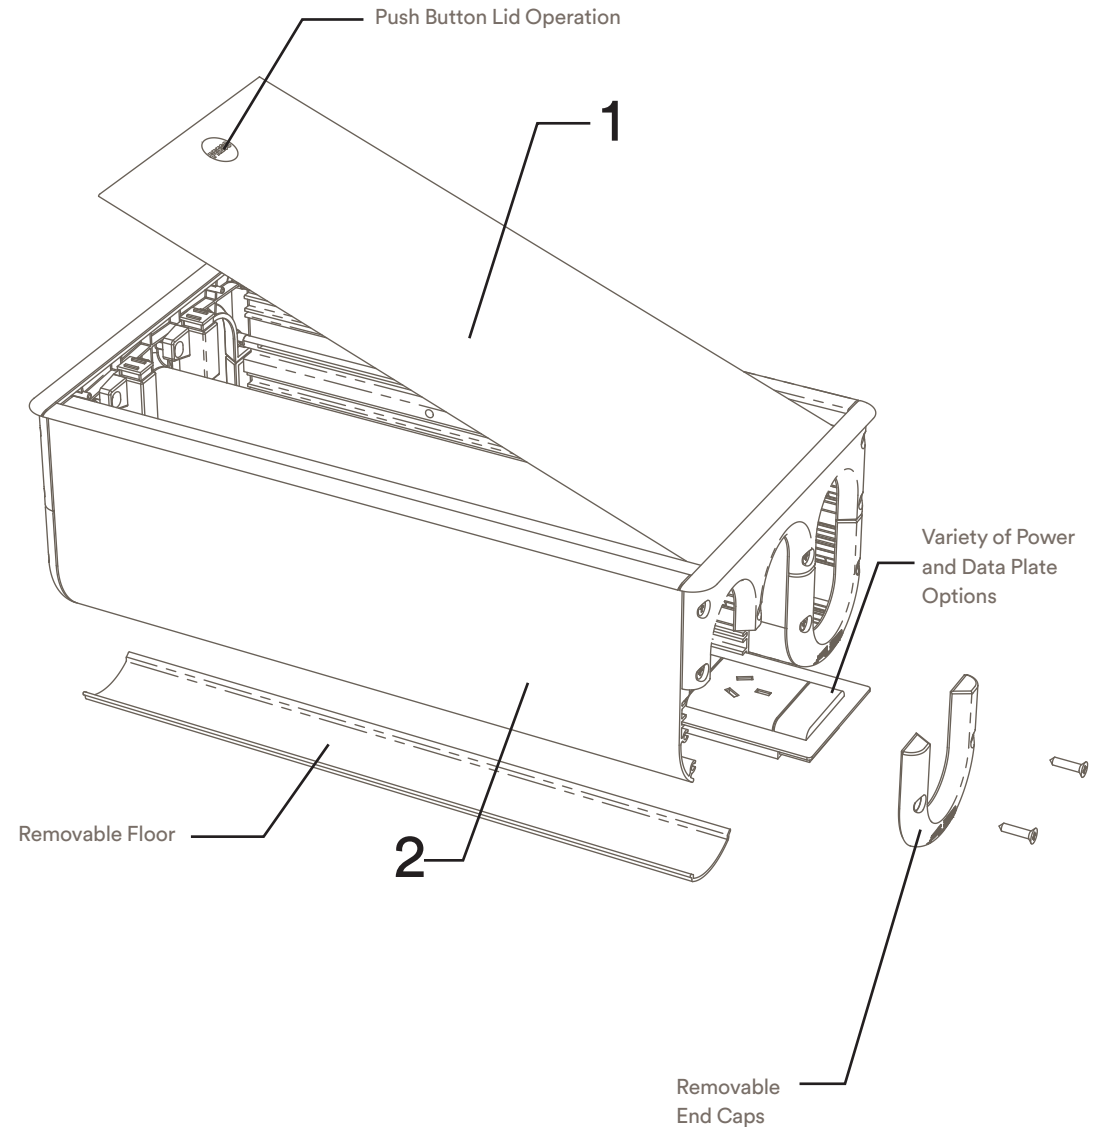

Fuel

Features & Finishes

1. Lid

- Silver Anodized (Standard)
- Black Powdercoat (With Surcharge)
- Veneer (Fuel 95 & 98 ONLY. Not by TW)

2. Chassis

- Black Powdercoat

Features

- Single or Double sided access
- Suitable for Single or Multiple Users
- 4-8 x GPO's
- 3-15 x Data
- Removable Floor - No Cable Bend Restrictions
- Removable end caps for post installation reconfiguration
- Custom mounting plates available
- "Push to Open" Magnetic Catch
- Up to 150mm of additional Mounting Points for Data + Audio/ Visual Accessories