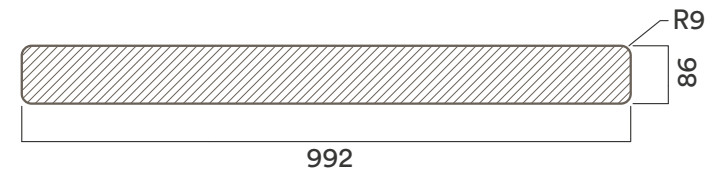

- a. Black Powdercoat

Fuel 91

Data Cutouts *

Worktop Cutout

Access	Single Sided
Users	Multiple
GPO's supplied	8
Maximum Data*	15
**Worktop Thickness	Suits 10-50mm
	Worktop

* Based on 25mm data tiles

Fuel 95

Data Cutouts

Worktop Cutout

Access	Double Sided
Users	Multiple
GPO's supplied	4
Maximum Data*	9
Additional Mounting	100mm
**Worktop Thickness	Suits 10-50mm Worktop

Perfect For Meeting Tables and Desks

* Based on 25mm data tiles