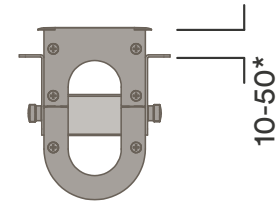

Chassis Finish

- a. Black Powdercoat

Data Mounting Plates

- a. Black Powdercoat

Fuel 90

Power/Data Cutouts

Worktop Cutout

Access Users: Single Sided
 GPO's supplied: Single
 Maximum Data*: 4
 **Worktop Thickness: 3
 Suits 10-50mm Worktop