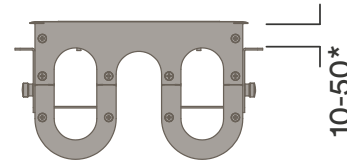

Data Cutouts

Worktop Cutout

Access	Double Sided
Users	Multiple
GPO's supplied	4
Maximum Data*	9
Additional Mounting	100mm
**Worktop Thickness	Suits 10-50mm Worktop

Perfect For Meeting Tables and Desks

* Based on 25mm data tiles

Fuel 98

Data Cutouts

Worktop Cutout

Access Users: Double Sided
 GPO's supplied: Multiple
 Maximum Data*: 4 (Max 6)
 Additional Mounting: 9
 **Worktop Thickness: 150mm
 Suits 10-50mm Worktop

Perfect For Meeting Tables and Desks