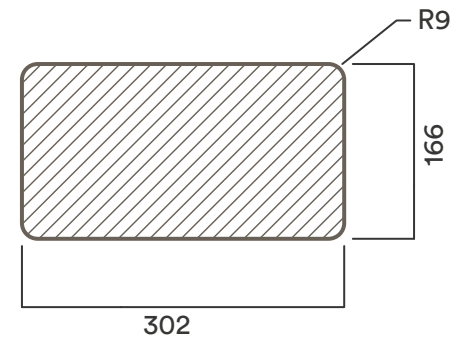

Data Cutouts

Worktop Cutout

Access	Double Sided
Users	Multiple
GPO's supplied	4
Maximum Data*	9
Additional Mounting	100mm
**Worktop Thickness	Suits 10-50mm Worktop

Perfect For Meeting Tables and Desks

* Based on 25mm data tiles