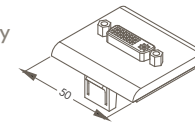

AUS

WSA-E-1001
AUS Double GPO unit

WSA-E-1000
AUS Quad GPO unit

UK

WSA-E-1007
UK/SGP Double GPO unit

WSA-E-1008
UK/SGP Quad GPO unit

Data/Audio Visual

H-2000
VGA high density DB1 connector with rear screw termination