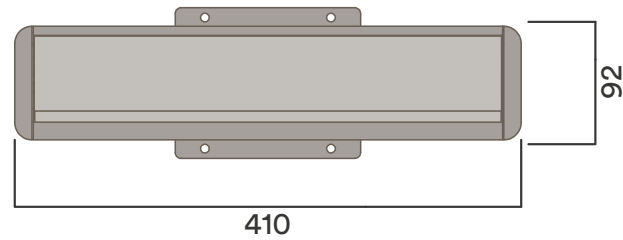

Chassis Finish

- a. Black Powdercoat

Data Mounting Plates

- a. Black Powdercoat

Fuel 90

Power/Data Cutouts

Worktop Cutout

Access Users: Single Sided
 GPO's supplied: Single
 Maximum Data*: 4
 **Worktop Thickness: 3
 Suits 10-50mm Worktop