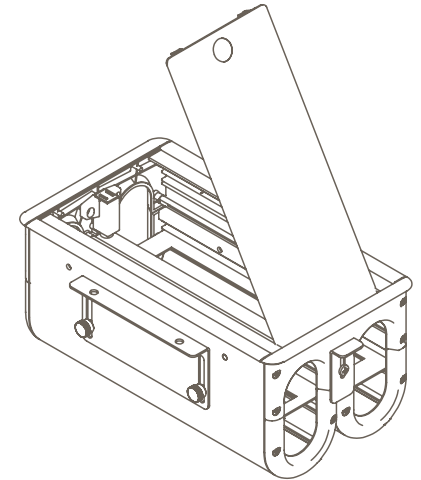

Data Cutouts

Worktop Cutout

Access	Double Sided
Users	Multiple
GPO's supplied	4
Maximum Data*	9
Additional Mounting	100mm
**Worktop Thickness	Suits 10-50mm Worktop

Perfect For Meeting Tables and Desks

* Based on 25mm data tiles