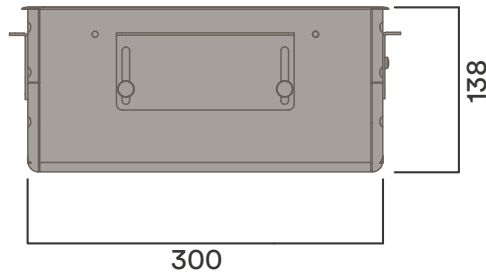

Data Cutouts

Worktop Cutout

Access	Double Sided
Users	Multiple
GPO's supplied	4
Maximum Data*	9
Additional Mounting	100mm
**Worktop Thickness	Suits 10-50mm Worktop

Perfect For Meeting Tables and Desks

* Based on 25mm data tiles