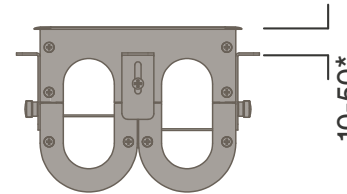

Data Cutouts

Worktop Cutout

Access	Double Sided
Users	Multiple
GPO's supplied	4
Maximum Data*	9
Additional Mounting	100mm
**Worktop Thickness	Suits 10-50mm Worktop

Perfect For Meeting Tables and Desks

* Based on 25mm data tiles