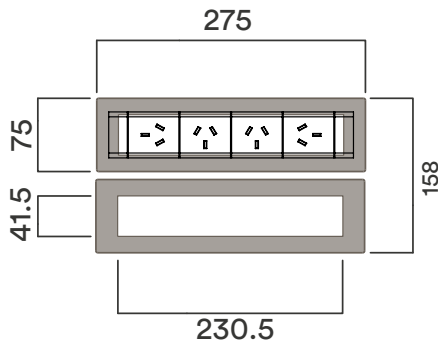

Data Cutouts

Worktop Cutout

Access	Double Sided
Users	Multiple
GPO's supplied	4
Maximum Data*	9
Additional Mounting	100mm
**Worktop Thickness	Suits 10-50mm Worktop

Perfect For Meeting Tables and Desks

* Based on 25mm data tiles