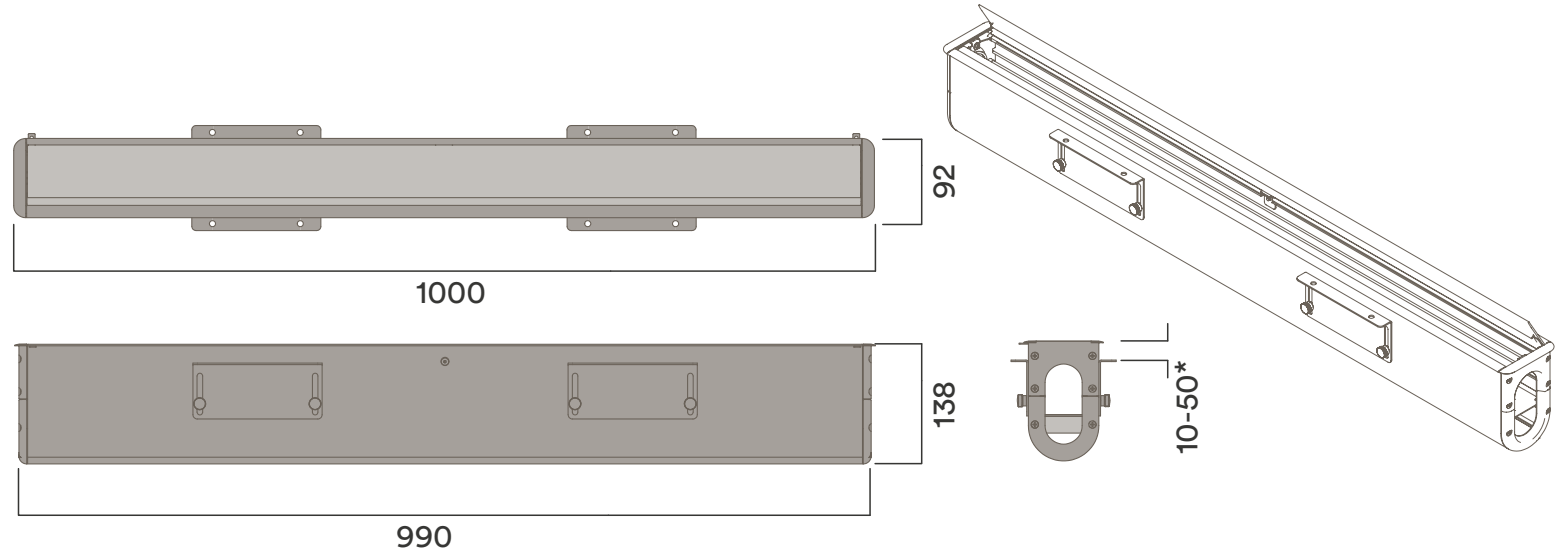

Fuel 91

Materials Information

Lid Finish

- a. Silver Anodized
- b. Black Powdercoat

Chassis Finish

- a. Black Powdercoat

Data Mounting Plates

- a. Black Powdercoat

Fuel 91