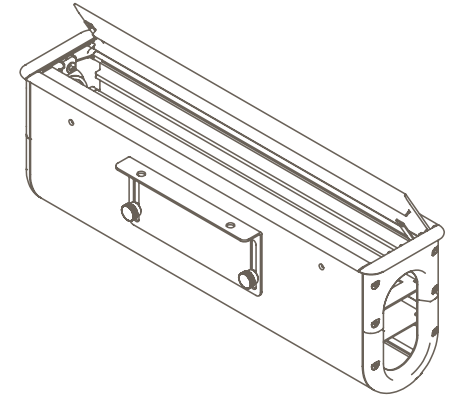

Chassis Finish

- a. Black Powdercoat

Data Mounting Plates

- a. Black Powdercoat

Fuel 90

Power/Data Cutouts

Worktop Cutout

Access Users: Single Sided
 GPO's supplied: Single
 Maximum Data*: 4
 **Worktop Thickness: 3
 Suits 10-50mm Worktop