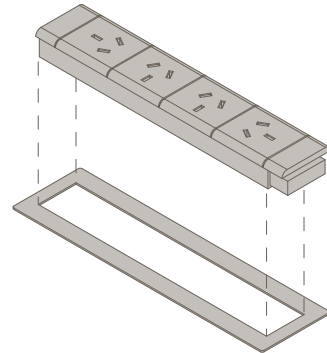

Data Cutouts

Worktop Cutout

Access	Double Sided
Users	Multiple
GPO's supplied	4
Maximum Data*	9
Additional Mounting	100mm
**Worktop Thickness	Suits 10-50mm Worktop

Perfect For Meeting Tables and Desks

* Based on 25mm data tiles

Fuel 98

Data Cutouts

Worktop Cutout

Access Users: Double Sided
 GPO's supplied: Multiple
 Maximum Data*: 4 (Max 6)
 Additional Mounting: 9
 **Worktop Thickness: 150mm
 Suits 10-50mm Worktop

Perfect For Meeting Tables and Desks

* Based on 25mm data tiles

Compatible Power, Data + Audio/Visual Accessories

Materials Information

GPO Outlets

- a. Black
- b. White

Tile

- a. Black
- b. White

Compatible GPO Outlets