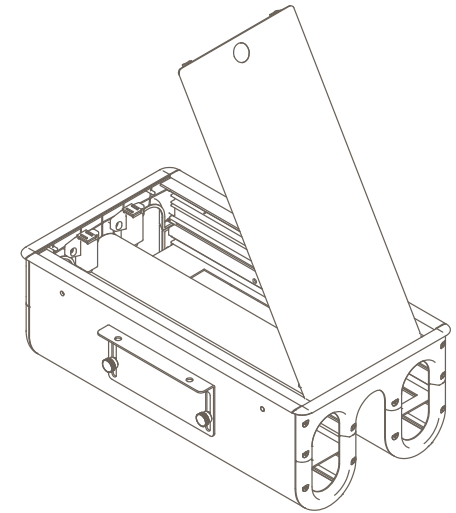

Data Cutouts

Worktop Cutout

Access	Double Sided
Users	Multiple
GPO's supplied	4
Maximum Data*	9
Additional Mounting	100mm
**Worktop Thickness	Suits 10-50mm Worktop

Perfect For Meeting Tables and Desks

* Based on 25mm data tiles

Fuel 98

Data Cutouts

Worktop Cutout

Access Users: Double Sided
 GPO's supplied: Multiple
 Maximum Data*: 4 (Max 6)
 Additional Mounting: 9
 **Worktop Thickness: 150mm
 Suits 10-50mm Worktop

Perfect For Meeting Tables and Desks