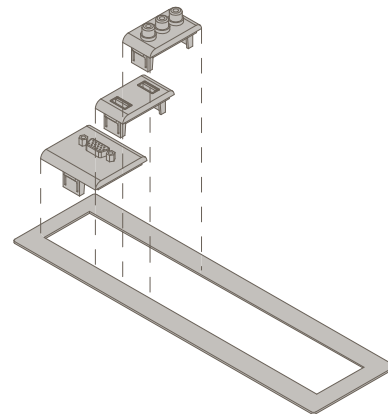

Fuel 98

Data Cutouts

Worktop Cutout

Access Users: Double Sided
 GPO's supplied: Multiple
 Maximum Data*: 4 (Max 6)
 Additional Mounting: 9
 **Worktop Thickness: 150mm
 Suits 10-50mm Worktop

Perfect For Meeting Tables and Desks

AUS

WSA-E-1001
AUS Double GPO unit

WSA-E-1000
AUS Quad GPO unit

UK

WSA-E-1007
UK/SGP Double GPO unit

WSA-E-1008
UK/SGP Quad GPO unit

Data/Audio Visual

H-2000
VGA high density DB1 connector with rear screw termination