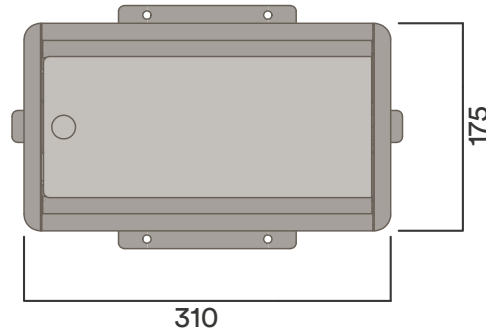

Data Cutouts

Worktop Cutout

Access	Double Sided
Users	Multiple
GPO's supplied	4
Maximum Data*	9
Additional Mounting	100mm
**Worktop Thickness	Suits 10-50mm Worktop

Perfect For Meeting Tables and Desks

* Based on 25mm data tiles