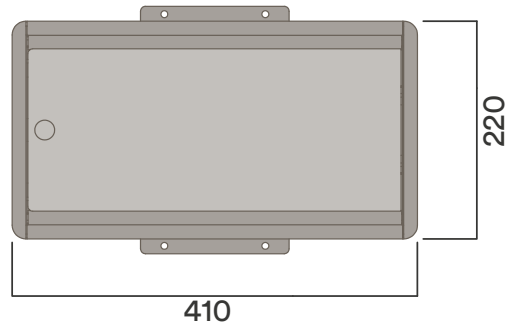

Data Cutouts

Worktop Cutout

Access	Double Sided
Users	Multiple
GPO's supplied	4
Maximum Data*	9
Additional Mounting	100mm
**Worktop Thickness	Suits 10-50mm Worktop

Perfect For Meeting Tables and Desks

* Based on 25mm data tiles

Fuel 98

Data Cutouts

Worktop Cutout

Access Users: Double Sided
 GPO's supplied: Multiple
 Maximum Data*: 4 (Max 6)
 Additional Mounting: 9
 **Worktop Thickness: 150mm
 Suits 10-50mm Worktop

Perfect For Meeting Tables and Desks