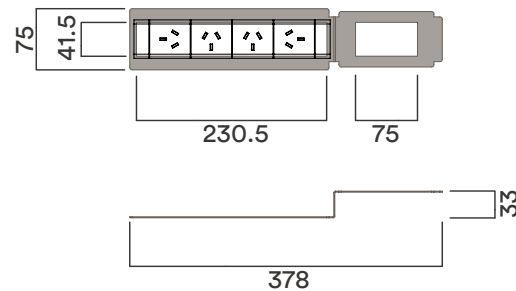

Chassis Finish

- a. Black Powdercoat

Data Mounting Plates

- a. Black Powdercoat

Fuel 90

Power/Data Cutouts

Worktop Cutout

Access Users: Single Sided
 GPO's supplied: Single
 Maximum Data*: 4
 **Worktop Thickness: 3
 Suits 10-50mm Worktop