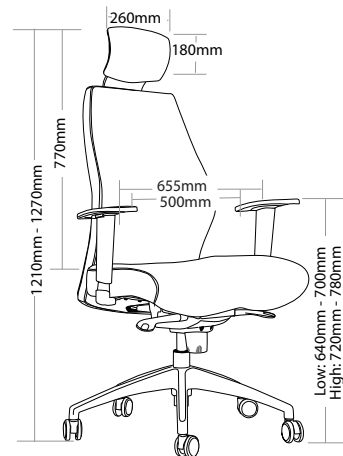

R4 EXECUTIVE SEATING

OHIO

FEATURES

- » Adjustable seat height
- » Adjustable seat and back angle
- » Adjustable weight tension
- » Adjustable chrome arms
- » Optional headrest
- » Moulded back foam
- » Saddle seat
- » Synchron mechanism with 3 locking positions
- » 700mm aluminium base
- » Available in black PU only
- » Minor assembly required
- » Suitable for indoor use only
- » 5 year warranty
- » Weight limit is 130kg

OPTIONAL HEADREST —

INDOOR USE ONLY

✗ Do not use as a step ladder

OHIO-H