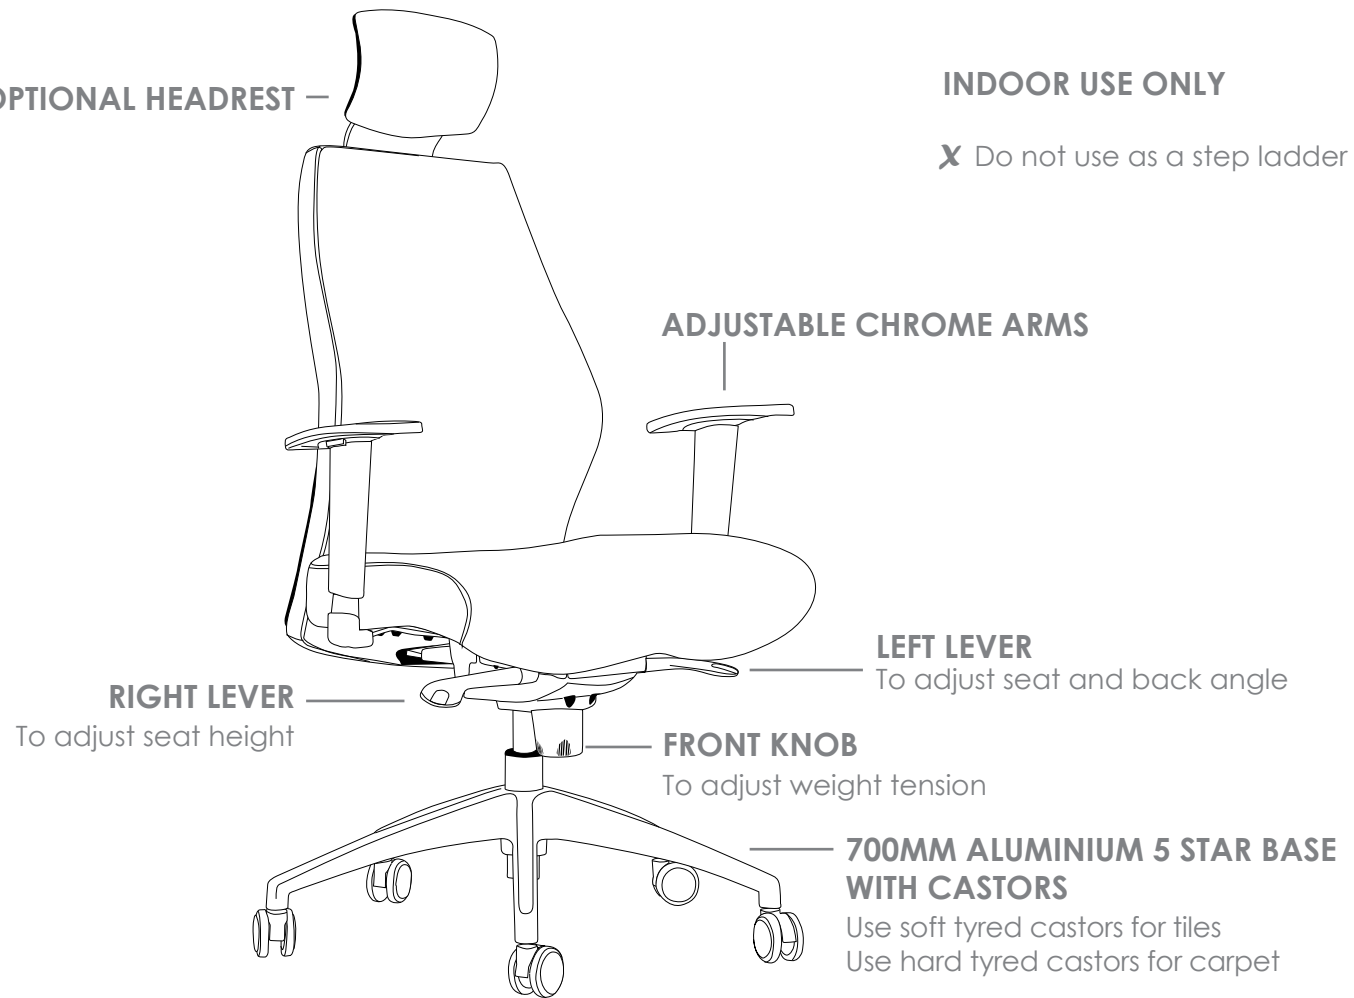

R4 EXECUTIVE SEATING

OHIO

FEATURES

- » Adjustable seat height
- » Adjustable seat and back angle
- » Adjustable weight tension
- » Adjustable chrome arms
- » Optional headrest
- » Moulded back foam
- » Saddle seat
- » Synchron mechanism with 3 locking positions
- » 700mm aluminium base
- » Available in black PU only
- » Minor assembly required
- » Suitable for indoor use only
- » 5 year warranty
- » Weight limit is 130kg

OPTIONAL HEADREST —

INDOOR USE ONLY

✗ Do not use as a step ladder

OHIO-H