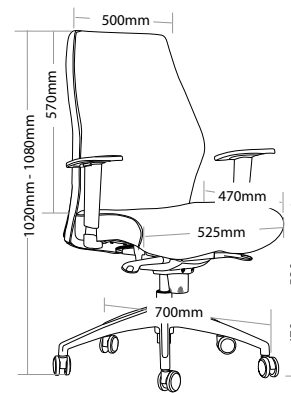

R4 EXECUTIVE SEATING

OHIO

FEATURES

- » Adjustable seat height
- » Adjustable seat and back angle
- » Adjustable weight tension
- » Adjustable chrome arms
- » Optional headrest
- » Moulded back foam
- » Saddle seat
- » Synchron mechanism with 3 locking positions
- » 700mm aluminium base
- » Available in black PU only
- » Minor assembly required
- » Suitable for indoor use only
- » 5 year warranty
- » Weight limit is 130kg

OPTIONAL HEADREST —

INDOOR USE ONLY

✗ Do not use as a step ladder

OHIO-L