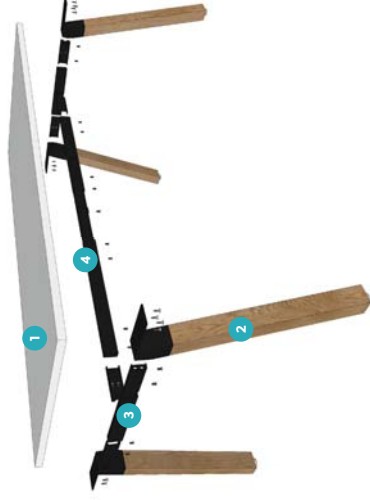

Plantation Double Sided Desks (Typical Frame Dimensions)

Plantation

Product Specifications

Cable Management	Radius8 Screens	Studio50 Screens
Prodly Baskets 750/ 900/ 1200 mm Cable Clutch Power Data Below Desks in basket Above Desk Pixel E-panel Screens (clamp on) 9 mm e-panel pinnable substrate 100% Polyester recycled PET Cast aluminum clamps in white powdercoat (3 types available) Square finishing on bottom and 50 mm radius on top EXCLUDES: power/data	Standard height 400 mm above desk (can be changed on request) 18 mm nominal thickness Black Clamp Brackets Breathe Navy Steel Blue Royal Blue Sky Blue Black Burnt Orange Tomato Red Ruby Red Charcoal Black Black Salmon Sandcastle Grey Charcoal Black Black Salmon Sandcastle Lagoon Ash Grey Shiny Grey Charcoal Blue Blue Light Green Forest Green Blue Light Green Yellow Green Orange Red	Standard height 500 mm above desk (can be changed on request) 50 mm thickness Hidden Brackets Breathe Lime Green Fern Green Pum Green Alloy Grey Camel Red Orange Red Splice Yellow Green Orange Red Motion Felt (Price on request) Light Green Burkhable Yellow Amazulu Green Orange Red

1. 1 x AXDI89_W 1800 x 900 white worktop
2. 4 x MTTLEG695_OAK 695 mm solid oak leg
3. 1 x PLEI9_B 900 mm spreader bar; packed in pairs
4. 1 x AXEXTRAIL169_B Adjustable rail to suit 1800 - 2400
5. 2 x AXKDBRAC_B Angle brackets for worktop - packed in pairs