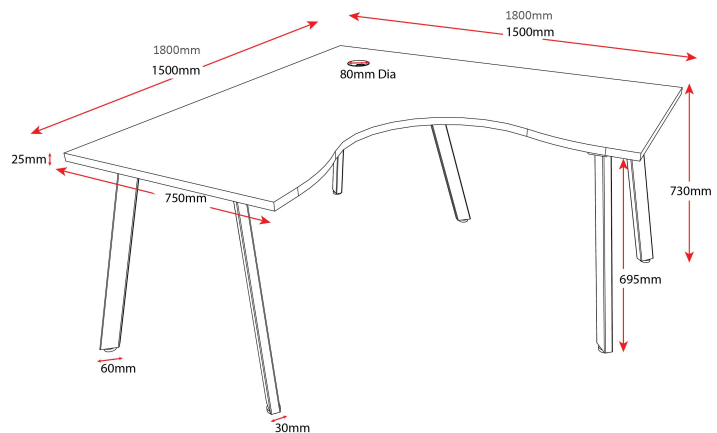

## PRODUCT DESCRIPTION

Workstation

EO Rated 25mm thick top with 80mm cable access hole in top

60mm x 30mm Splayed leg

Powdercoated under frame

Adjustable levelling feet

Dual cross bar for added stability

AFRDI Certified

## DIMENSIONS

### Worktop Height

730mm

### Worktop Sizes

1500 x 1500 x 750mm

1800 x 1500 x 750mm

1800 x 1800 x 750mm

Natural Oak Top  
Black Satin Frame

Natural Oak Top  
White Satin Frame

Natural White Top  
Black Satin Frame

Natural White Top  
White Satin Frame