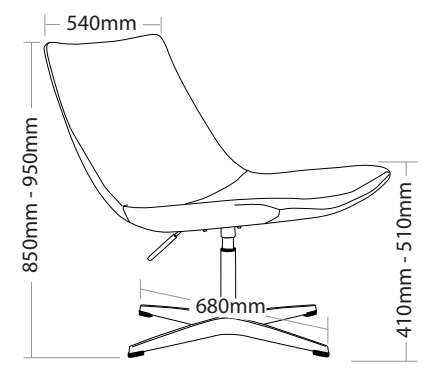

R6 BREAKOUT SEATING

RIDGE

FEATURES

- » Adjustable seat height with 4 star base
- » Optional 680mm aluminium 4 star base
- » Optional solid rod sled chrome base
- » Optional chrome 4 legs frame
- » Moulded foam
- » Plywood shell
- » Available in local fabrics
- » Optional frame or base colour (please allow 5 more days)
- » Suitable for indoor use only
- » 5 year warranty
- » Weight limit is 130kg

INDOOR USE ONLY

✗ Do not use as a step ladder

RIDGE-4L

RIDGE-SB

RIDGE-AB

RIDGE BREAKOUT SEATING

RIDGE-4L

RIDGE-SB