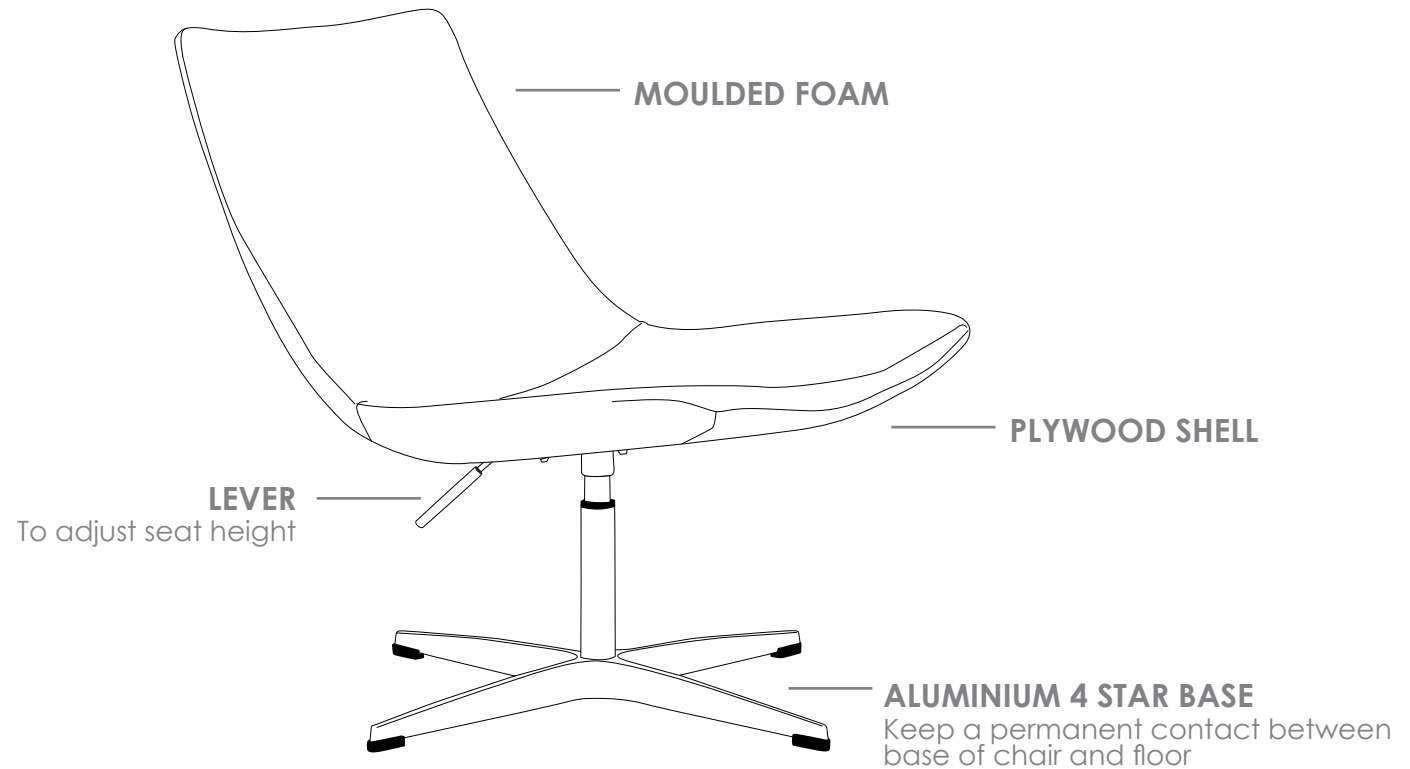

R6 BREAKOUT SEATING

RIDGE

FEATURES

- » Adjustable seat height with 4 star base
- » Optional 680mm aluminium 4 star base
- » Optional solid rod sled chrome base
- » Optional chrome 4 legs frame
- » Moulded foam
- » Plywood shell
- » Available in local fabrics
- » Optional frame or base colour (please allow 5 more days)
- » Suitable for indoor use only
- » 5 year warranty
- » Weight limit is 130kg

INDOOR USE ONLY

✗ Do not use as a step ladder

RIDGE-4L

RIDGE-SB

RIDGE-AB

RIDGE BREAKOUT SEATING

RIDGE-4L

RIDGE-SB