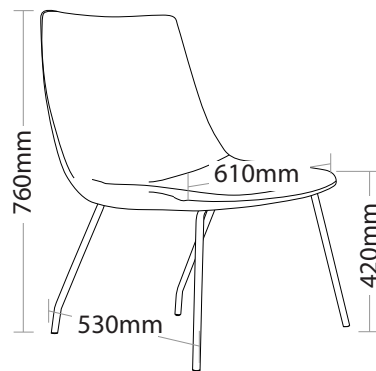

R6 BREAKOUT SEATING

RIDGE

FEATURES

- » Adjustable seat height with 4 star base
- » Optional 680mm aluminium 4 star base
- » Optional solid rod sled chrome base
- » Optional chrome 4 legs frame
- » Moulded foam
- » Plywood shell
- » Available in local fabrics
- » Optional frame or base colour (please allow 5 more days)
- » Suitable for indoor use only
- » 5 year warranty
- » Weight limit is 130kg

INDOOR USE ONLY

✗ Do not use as a step ladder

RIDGE-4L

RIDGE-SB

RIDGE-AB

RIDGE BREAKOUT SEATING

RIDGE-4L

RIDGE-SB