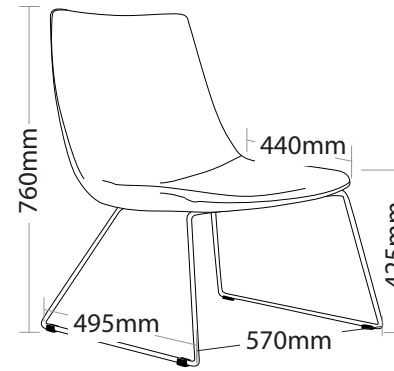

R6 BREAKOUT SEATING

RIDGE

FEATURES

- » Adjustable seat height with 4 star base
- » Optional 680mm aluminium 4 star base
- » Optional solid rod sled chrome base
- » Optional chrome 4 legs frame
- » Moulded foam
- » Plywood shell
- » Available in local fabrics
- » Optional frame or base colour (please allow 5 more days)
- » Suitable for indoor use only
- » 5 year warranty
- » Weight limit is 130kg

INDOOR USE ONLY

✗ Do not use as a step ladder

RIDGE-4L

RIDGE-SB

RIDGE-AB

RIDGE BREAKOUT SEATING

RIDGE-4L

RIDGE-SB